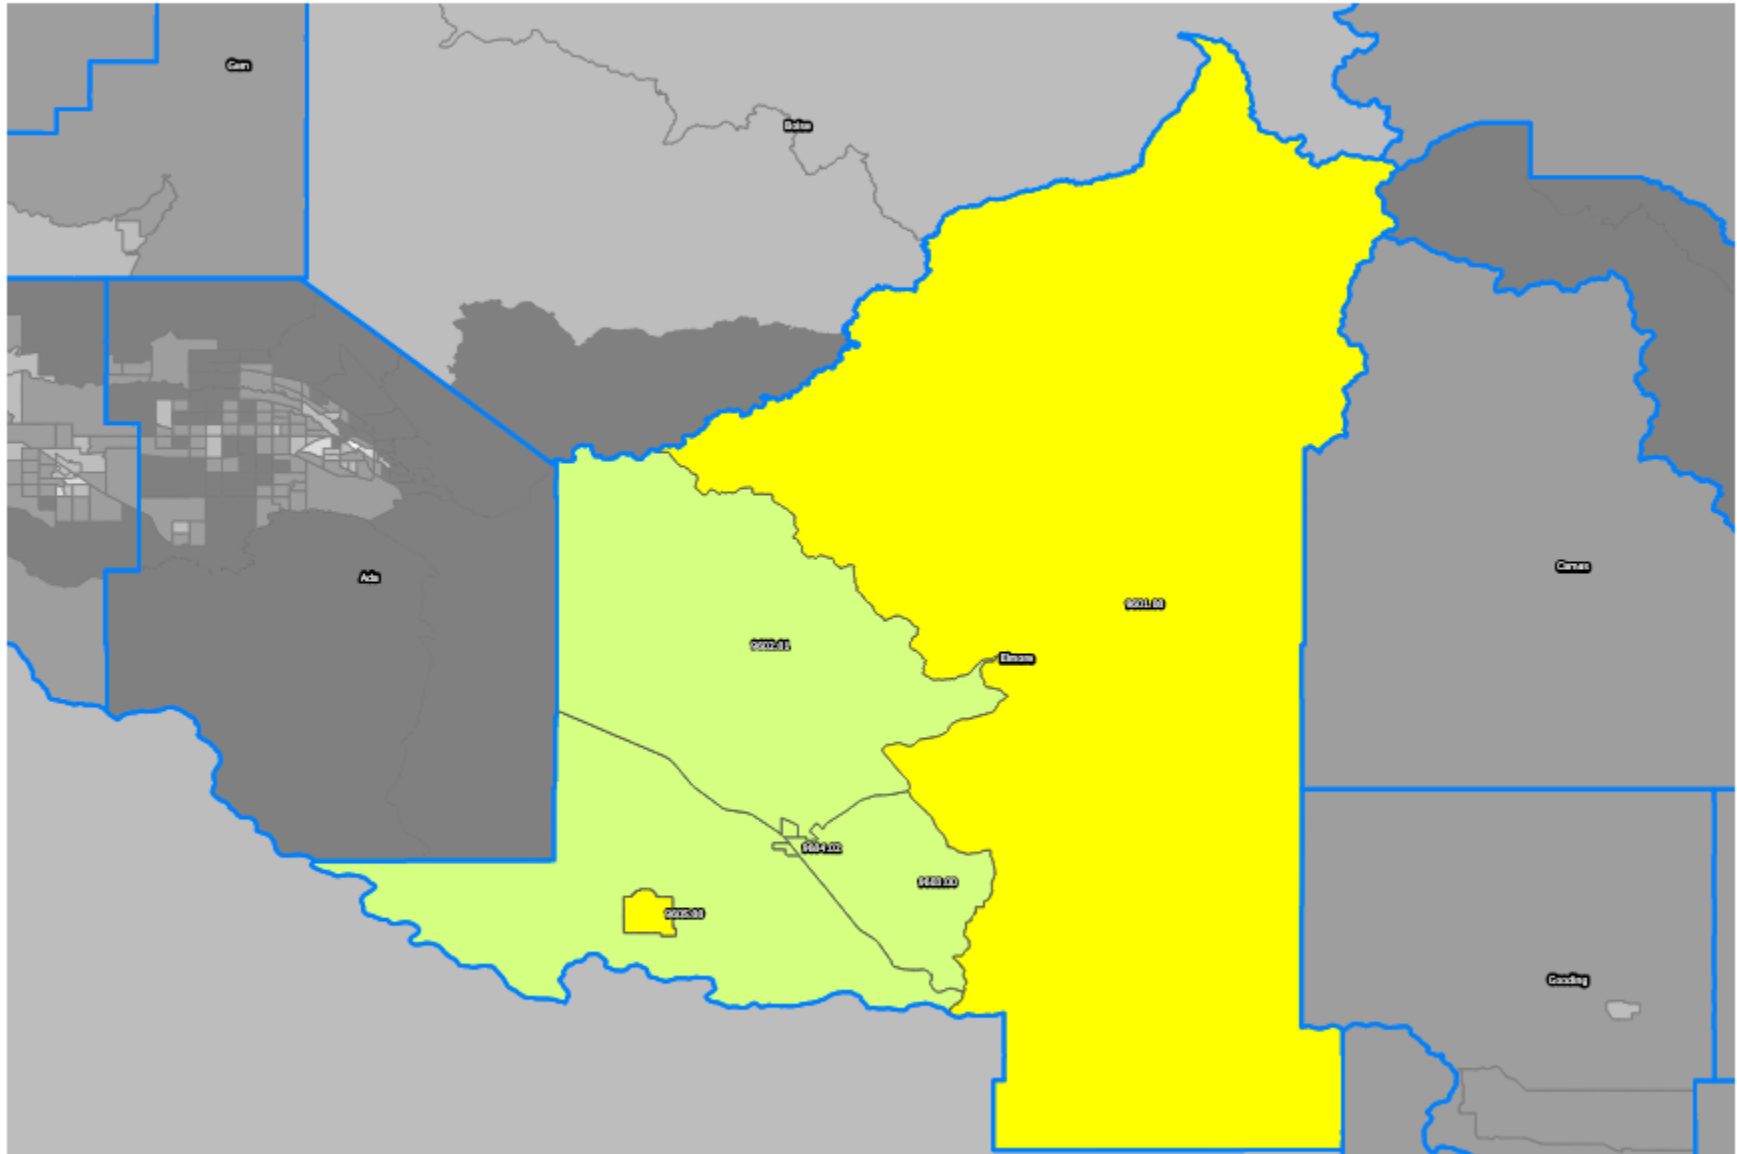

Elmore County ID, MSA 2025

Map Legend

 Cities > 499,999

 Counties

 States

Census Tracts (Inside) - Tract Income ...

 0 - Income Not Available

 1 - Low Income

 2 - Moderate Income

 3 - Middle Income

 4 - Upper Income

Census Tracts (Outside) - Tract Income ...

 0 - Income Not Available

 1 - Low Income

 2 - Moderate Income

 3 - Middle Income

 4 - Upper Income